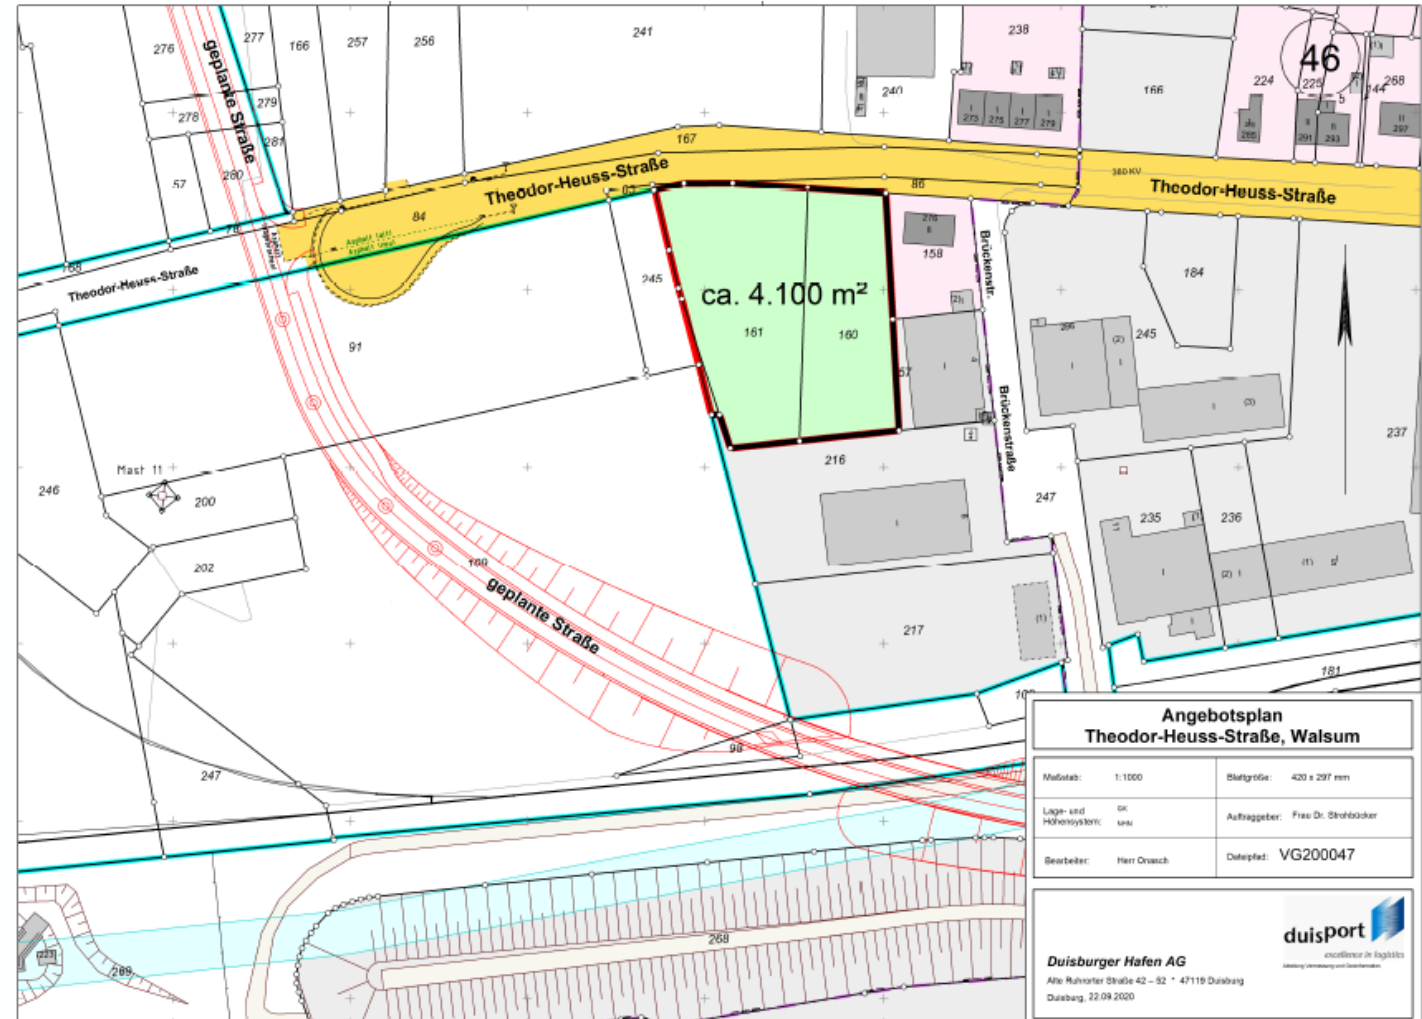

The Property

Availability

Building land preparation

Features

Rental Condition

Immediately

Fully developed, no local improvement assessment

Ready for construction, trimodal developed property

Lease or perpetual lease